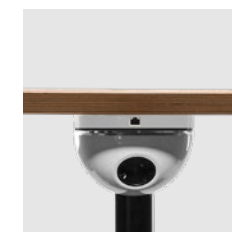

**OPTIONAL:
DATA CARTRIDGE
2 x RJ-45 SOCKETS**

SCREEN BRACKET

Screen specifications:
Maximum size 27". Screen mounting standard: flat VESA 75 x 75, VESA 100 x 100
Screen not included.

OPTIONAL CHAIRS AND TABLES

Framery Q is the choice for true professionals, whether you work solo or in a team. The standard seating and table options vary depending on which exact model of the pod you prefer.