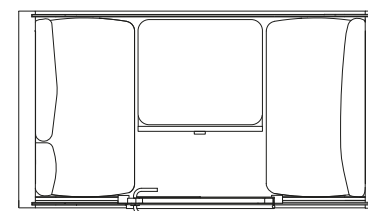

STANDARD COLOR

CHAIR: 2 x Maggie sofas
TABLE: Flippable foot stool, 3 x power socket
LIGHTING: LED lighting with on/off switch
OTHER: 3 x pillow and 100 % wool blanket, 2 x coat hanger