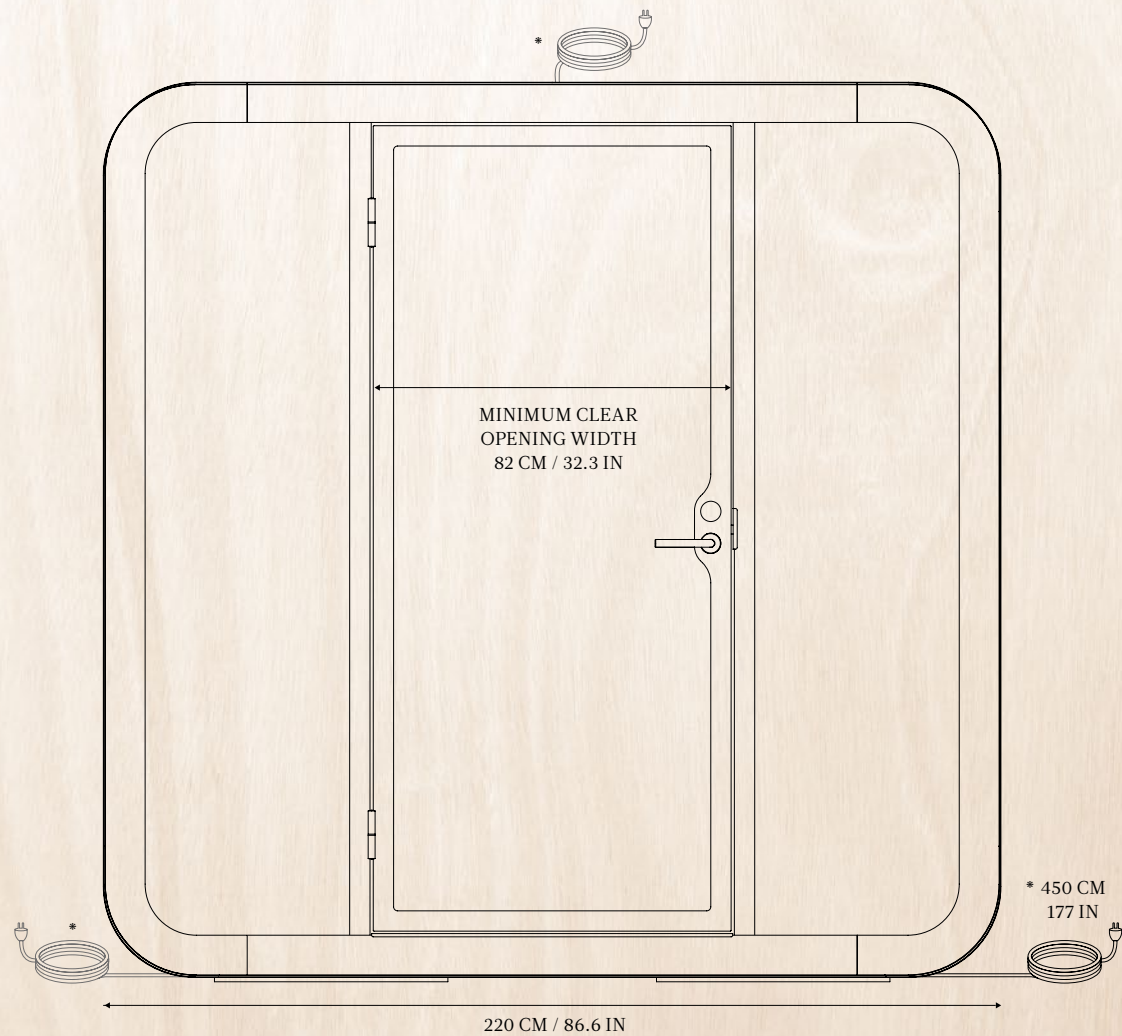

Measurements

Spacious, yet beautiful. Framery Q is designed to fit one to four people without sacrificing the compact size or usability of the pod. Every detail has been thoroughly measured, resulting in the best silent multipurpose workspace available.

WEIGHT
700 KG / 1 543 LB

*Power cord can be installed from either side of the floor or from the roof.