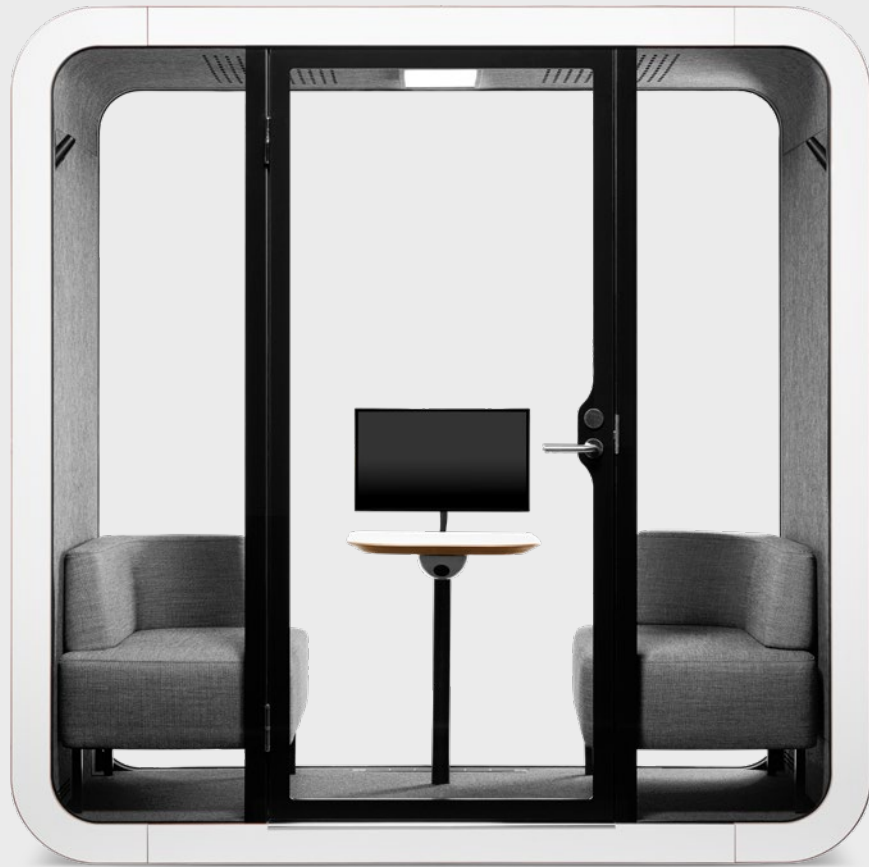

Screen specifications:
Maximum size 27". Screen mounting standard: flat VESA 75 x 75, VESA 100 x 100
Screen not included.

OPTIONAL CHAIRS AND TABLES

Framery Q is the choice for true professionals, whether you work solo or in a team. The standard seating and table options vary depending on which exact model of the pod you prefer.

OVAL TABLE

Depth 68 cm (26.8 in), width 71 cm (27.9 in), height 70 cm (27.5 in)

Meeting Maggie

Meeting Maggie is suitable for meetings, brainstorming and much more. Customize to your preferences with three different table options and an optional screen bracket for your display of choice – two Maggie Sofas are always included. Meeting Maggie comes with pleasant LED lighting and three power sockets.