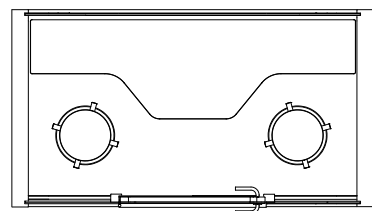

STOOL FELT CAP COLORS

STOOLS: 2 x PAL 65 cm (25.6 in) / 80 cm (31.5 in), painted white / black, chairs fit under the table. Felt caps optional.
 TABLE: White Formica laminate on birch plywood with varnish trim, 3 x power socket, depth 60 cm (23.6 in) / 33 cm (13 in), height 90 cm (35.4 in) / 110 cm (43.3 in), width 200 cm (78.7 in)
 LIGHTING: LED
 OTHER: 2 x coat hanger. Optional screen bracket for PAL 90. Screen not included.