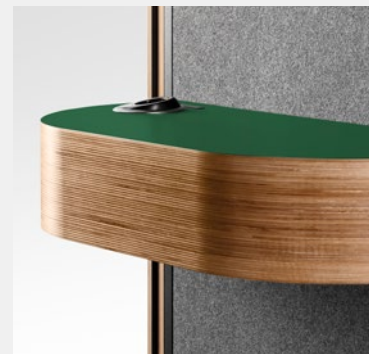

PURPLE RED
FORMICA
F7966

BURNED ORANGE
FORMICA
F2962

LEMON
FORMICA
BASED ON RAL 1012

SPRING GREEN
FORMICA
BASED ON RAL 230-6

MISTY BLUE
FORMICA
1998

Interior

UPHOLSTERY FOR FRAMERY O & Q

Spaces that are comfortable and enjoyable to work in, enable the greatest results. To ensure that your chosen pods truly release the potential of your company's employees, choose the upholstery material options that everyone feels most at home with.