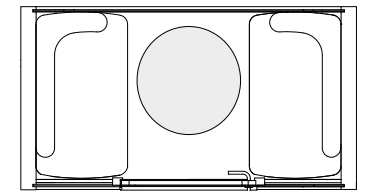

Screen specifications:
Maximum size 27". Screen mounting standard: flat VESA 75 x 75, VESA 100 x 100
Screen not included.

OPTIONAL CHAIRS AND TABLES

Framery Q is the choice for true professionals, whether you work solo or in a team. The standard seating and table options vary depending on which exact model of the pod you prefer.

TABLE OPTIONS

White Formica laminate on birch plywood with varnish trim, 3 x power socket.

TURNABLE TABLE

Depth 53 cm (20.8 in), width 71 cm (28 in), height 70 cm (27.6 in)

FULL WIDTH TABLE

Depth 60 cm (23.6 in) / 20 cm (7.9 in), width 200 cm (78.7 in), height 70 cm (27.5 in)

OVAL TABLE

Depth 68 cm (26.8 in), width 71 cm (27.9 in), height 70 cm (27.5 in)

Meeting Maggie

Meeting Maggie is suitable for meetings, brainstorming and much more. Customize to your preferences with three different table options and an optional screen bracket for your display of choice – two Maggie Sofas are always included. Meeting Maggie comes with pleasant LED lighting and three power sockets.