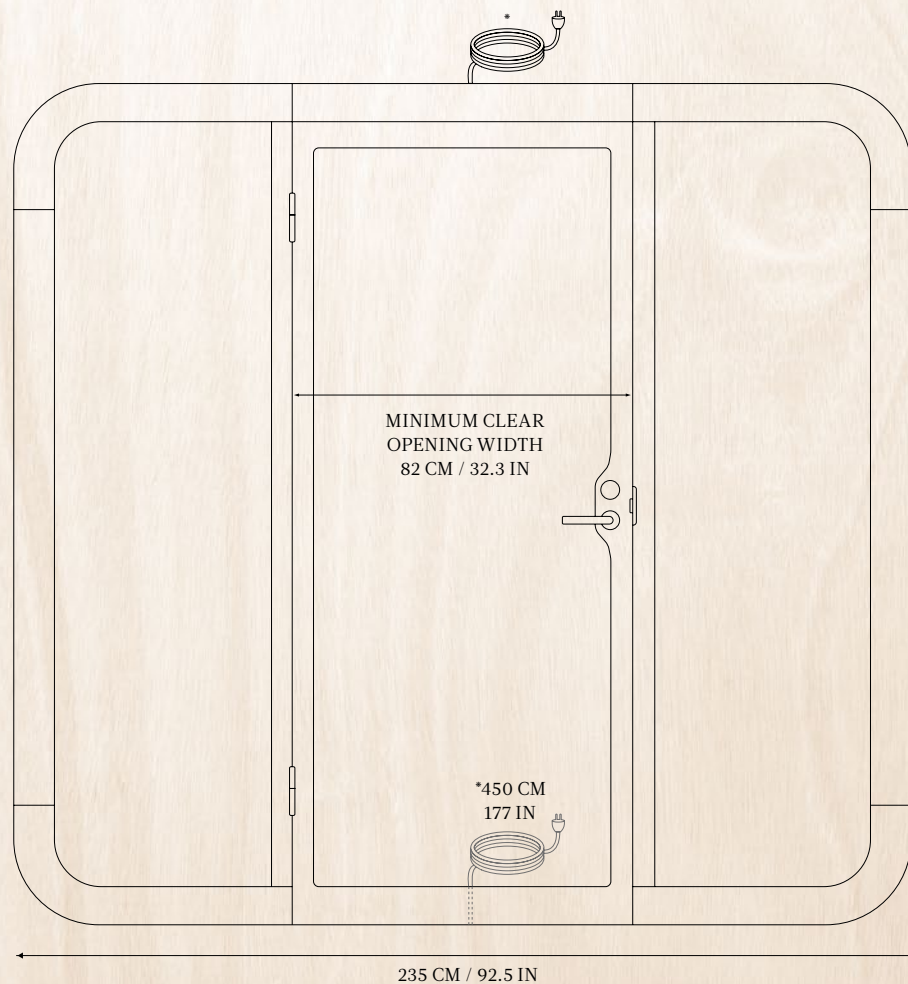

Measurements

Gather your team together for a Monday morning meeting or Tuesday afternoon brainstorming session. Framery 2Q is designed to fit 4-6 people.

WEIGHT
950 KG / 2094 LB

*Power cord can be installed from the floor or from the roof.