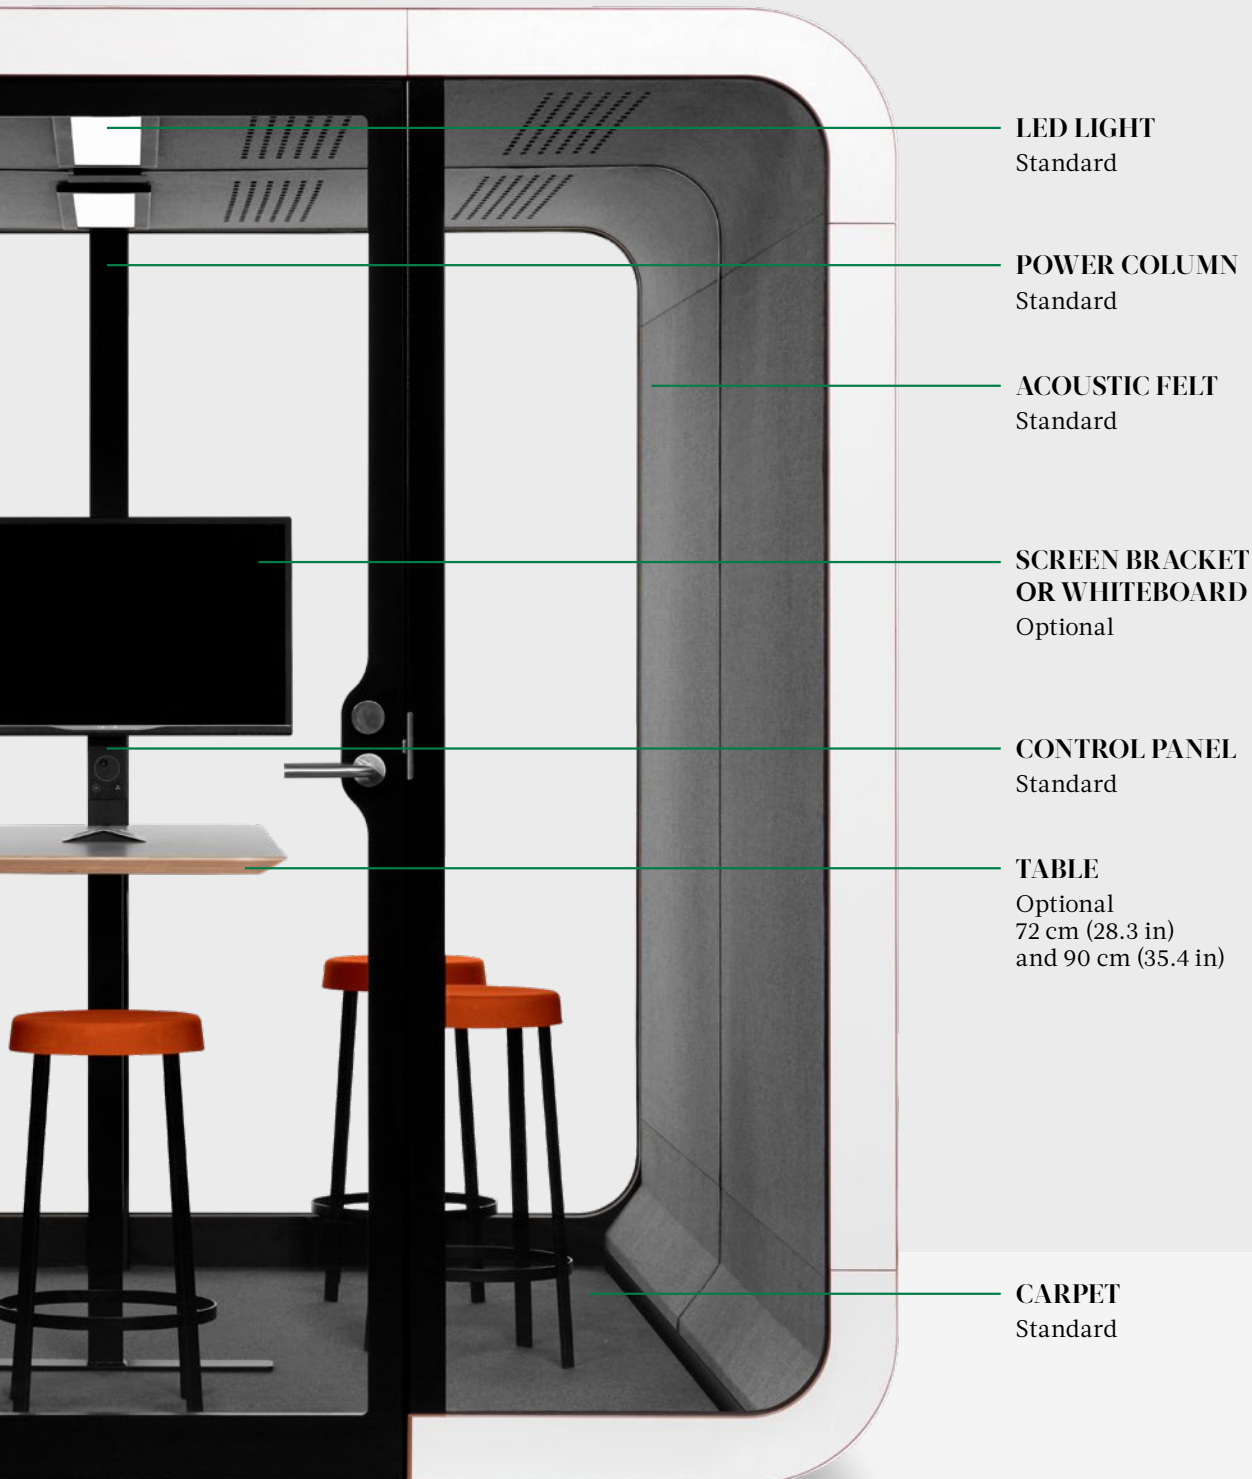

CONTROL PANEL

The control panel enables you to adjust:

-  The brightness of the new improved ceiling light
-  The capacity of the airflow

WORKING HEIGHT OPTIONS

STANDARD

Table height: 72 cm / 28.3 in
4 power outlets in the table
+ Twin USB fast charger + HDMI

HIGH

Table height: 90 cm / 35.4 in
4 power outlets in the table
+ Twin USB fast charger + HDMI

Can also be ordered without a table or accessories:

WITHOUT TABLE

3 power outlets in the power column
+ Twin USB fast charger

POWER COLUMN ACCESSORIES

Screen bracket or whiteboard.

Screen specifications: Maximum size 50", recommended 43". Screen mounting standard: flat VESA 100 x 100, with adapter: VESA 200 x 200

LED LIGHT
Standard

POWER COLUMN
Standard

ACOUSTIC FELT
Standard

**SCREEN BRACKET
OR WHITEBOARD**
Optional

CONTROL PANEL
Standard

TABLE
Optional
72 cm (28.3 in)
and 90 cm (35.4 in)

CARPET
Standard

**WHEELCHAIR
ACCESSIBLE
FLOOR**
Standard