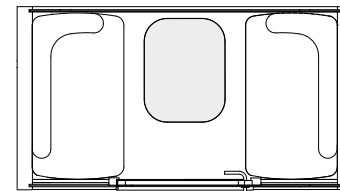

Screen specifications:
Maximum size 27". Screen mounting standard: flat VESA 75 x 75, VESA 100 x 100
Screen not included.

OPTIONAL CHAIRS AND TABLES

Framery Q is the choice for true professionals, whether you work solo or in a team. The standard seating and table options vary depending on which exact model of the pod you prefer.

TABLE OPTIONS

White Formica laminate on birch plywood with varnish trim, 3 x power socket.

TURNABLE TABLE

Depth 53 cm (20.8 in), width 71 cm (28 in), height 70 cm (27.6 in)

FULL WIDTH TABLE

Depth 60 cm (23.6 in) / 20 cm (7.9 in), width 200 cm (78.7 in), height 70 cm (27.5 in)