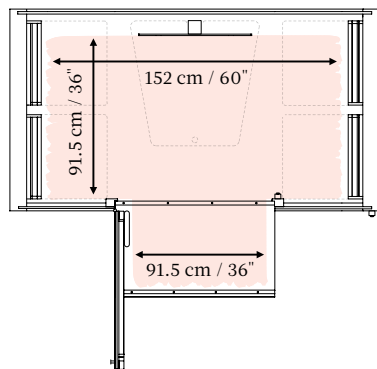

Flip n' Fold

Flip n' Fold is one of the most convenient and flexible interior alternatives for the Framery Q. Low doorstep, automatic door opener, folding chairs and table enable many different meeting arrangements and easy access with a wheelchair. Automatic air ventilation creates a fresh and comfortable working environment. Flip n' Fold offers a quick escape to privacy in an open plan office. Flip n' Fold is designed for up to four users.

Flip n' Fold features ADA 2010 compliant T-shaped turning space.