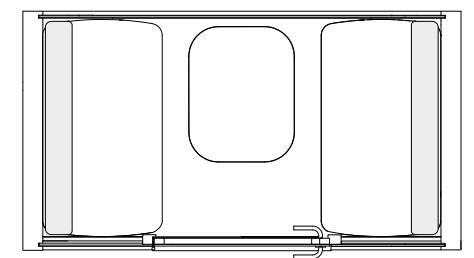

TABLE OPTIONS

White Formica laminate on birch plywood with varnish trim, 3 x power socket.

TURNABLE TABLE

Depth 53 cm (20.8 in), width 71 cm (28 in), height 70 cm (27.6 in)

FULL WIDTH TABLE

Depth 60 cm (23.6 in) / 20 cm (7.9 in), width 200 cm (78.7 in), height 70 cm (27.5 in)

OVAL TABLE

Depth 68 cm (26.8 in), width 71 cm (27.9 in), height 70 cm (27.5 in)

Meeting Maggie

Meeting Maggie is suitable for meetings, brainstorming and much more. Customize to your preferences with three different table options and an optional screen bracket for your display of choice – two Maggie Sofas are always included. Meeting Maggie comes with pleasant LED lighting and three power sockets.

SOFAS OPTIONAL COLORS

STANDARD COLOR

BACKREST OPTIONS

L-SHAPE

Left and right / Right and left

STRAIGHT

Straight