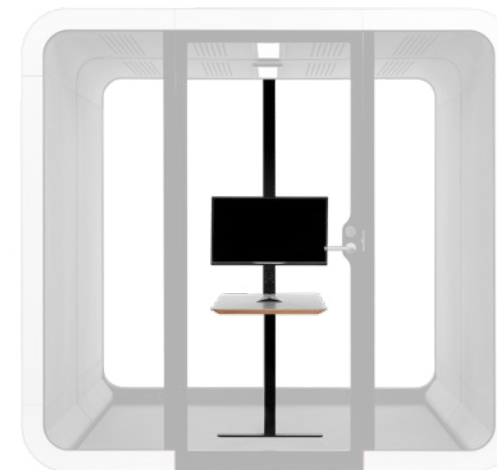

CONTROL PANEL

The control panel enables you to adjust:

-  The brightness of the new improved ceiling light
-  The capacity of the airflow

WORKING HEIGHT OPTIONS

STANDARD

Table height: 72 cm / 28.3 in
4 power outlets in the table
+ Twin USB fast charger + HDMI