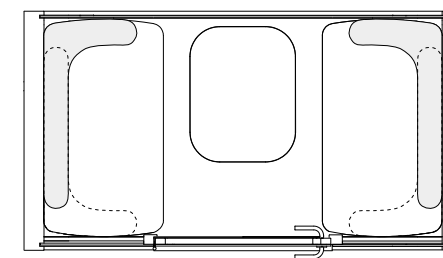

STANDARD COLOR

BACKREST OPTIONS

L-SHAPE