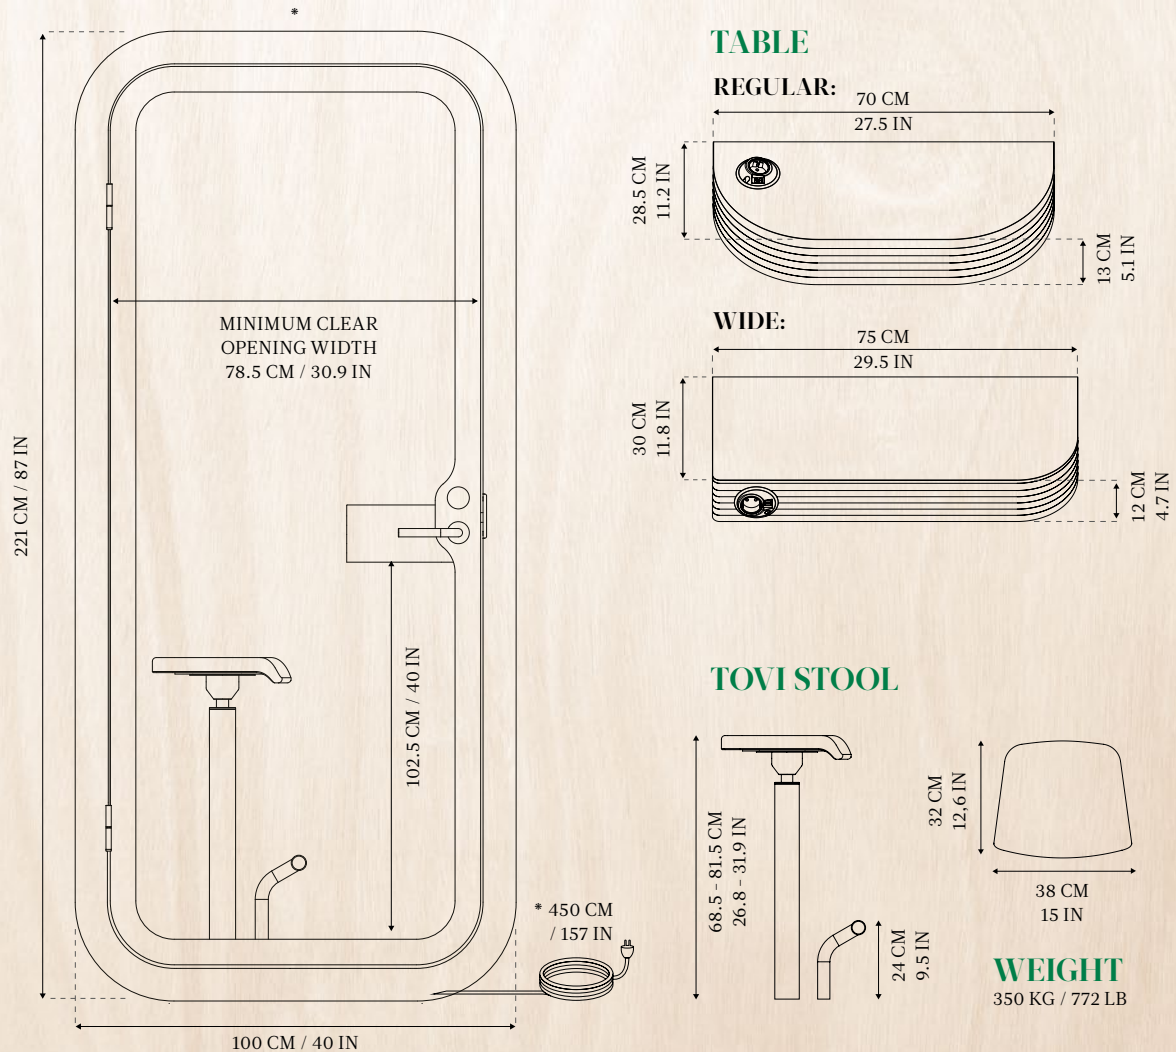

SCREEN BRACKET

Screen specifications: Maximum size 24" with flat VESA 100 x 100 mounting surface. Screen not included.

WIDE TABLE

White table with cable feed from monitor. Power socket + USB (Pixel TUF)

Measurements

*Power cord can also be installed through the roof.

Minimum recommended space for the air to circulate is 5 cm / 1.9" on the sides and 15 cm / 5.9" above the pod.

Framery

Your teamwork is about to get better. Framery Q pod is a silent multi-functional space designed for up to four people. It is ideal for co-working tasks like small meetings or interviews - without disturbances. It was created to improve communication among team members, driving better results and increased happiness. Framery Q is easy to assemble and relocate when necessary. It comes with several model options for you to choose from.