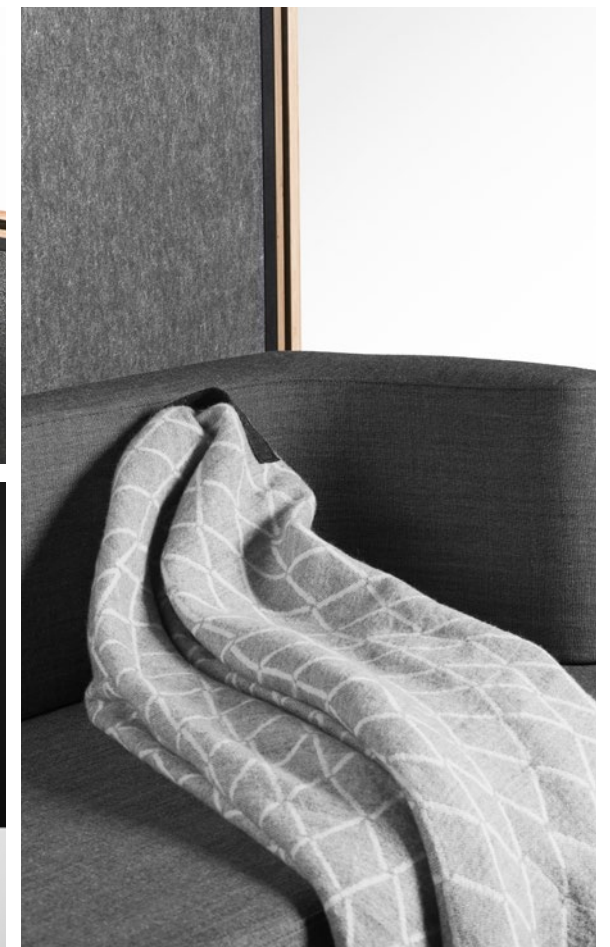

Framery Q has evolved to better accommodate users' needs. The smart air ventilation flows at 66 l/s, which is ten percent more than in any previous versions. Automatically functioning electric air circulation system and LED lighting are user experience at its best, operated by an integrated motion sensor. Several fine features, such as two stylistic coat hangers, guarantee a silent working space like no other.