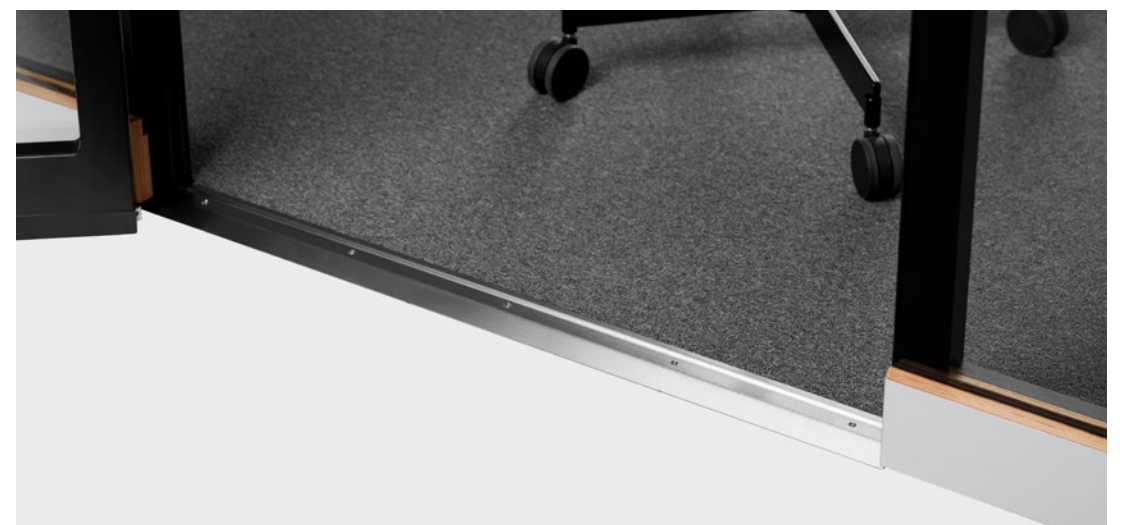

Product details

Character goes a long way. And the carefully designed details are what make the soundproof Framery 2Q a multi-person pod like no other. Create a fully-customized workspace that's unique and works best for you and your team. Relax and recharge, be more creative, more innovative and more collaborative – the possibilities are endless. Framery 2Q personifies the evolution in the way we work.