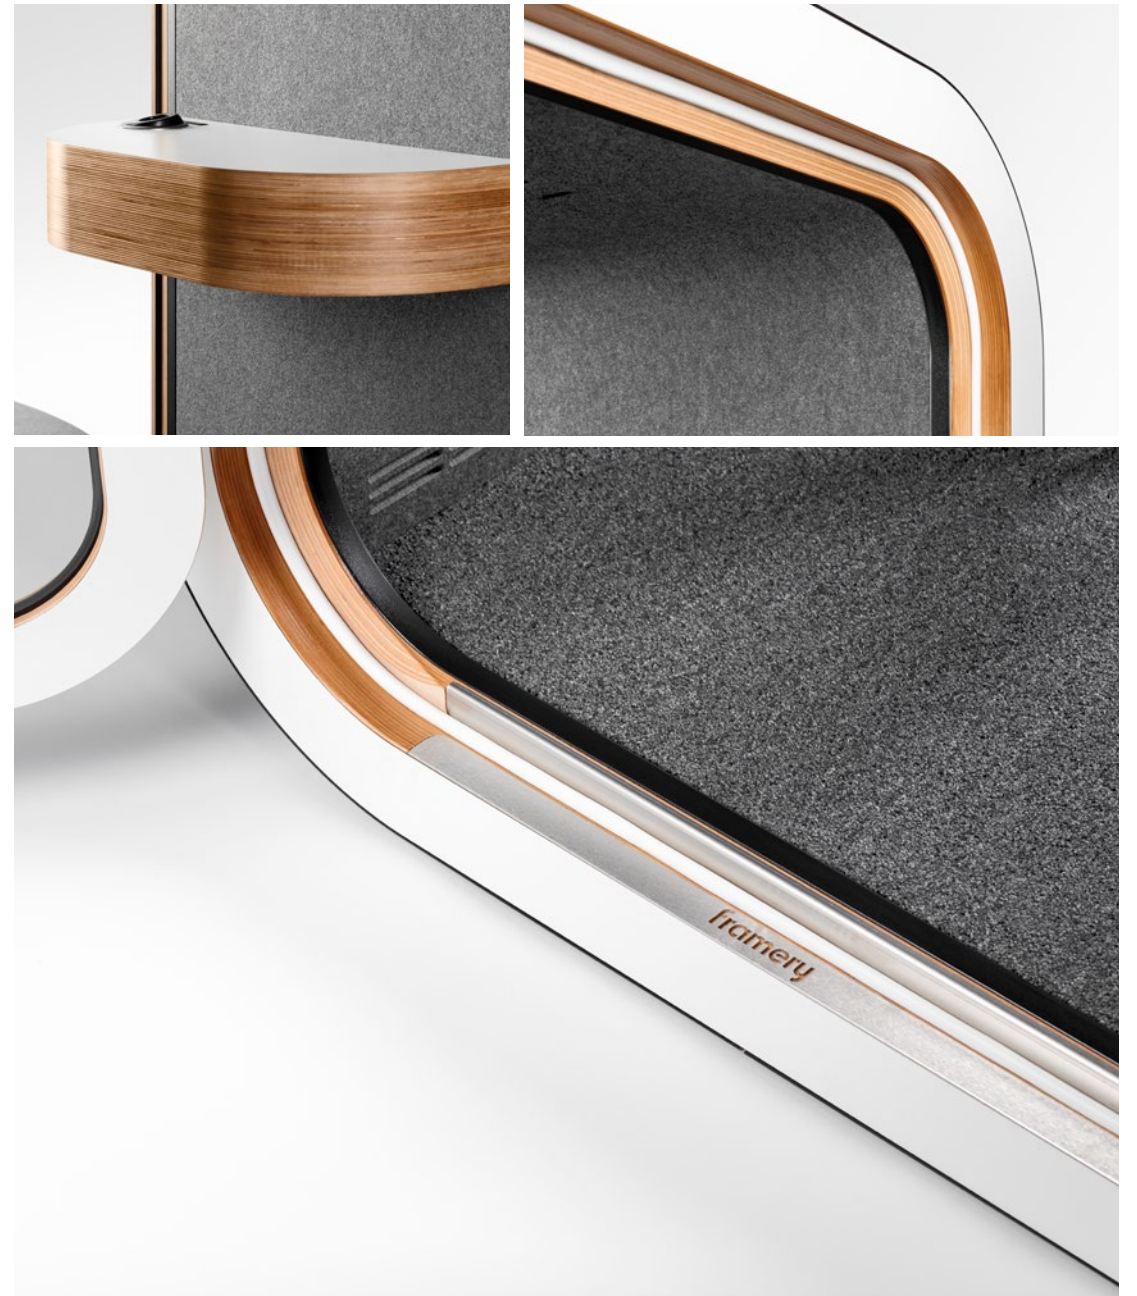

Framery's design and engineering teams have gone to extraordinary lengths to make sure that air flows smoothly within the pod to increase the sense of breathability and enjoyment. Moreover, both the LED lighting and electric air circulation system function automatically when you enter the pod, thanks to an integrated occupancy sensor. Power socket is integrated on the table.