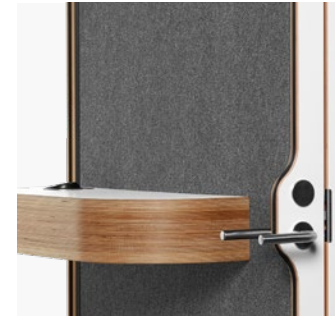

MATERIAL

EXTERIOR
Painted sheet metal or
brushed stainless steel.

GLASS
Sound control
laminated glass.

FRAME
Formica laminate on birch
plywood with varnish trim.

EXTERIOR AND FRAME OPTIONAL COLORS

Interior