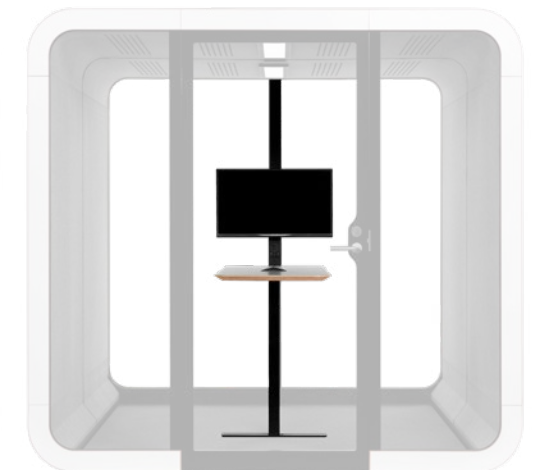

CONTROL PANEL

The control panel enables you to adjust:

-  The brightness of the new improved ceiling light
-  The capacity of the airflow

WORKING HEIGHT OPTIONS

STANDARD

Table height: 72 cm / 28.3 in
4 power outlets in the table
+ Twin USB fast charger + HDMI

HIGH

Table height: 90 cm / 35.4 in
4 power outlets in the table
+ Twin USB fast charger + HDMI

Can also be ordered without a table or accessories:

WITHOUT TABLE

3 power outlets in the power column
+ Twin USB fast charger