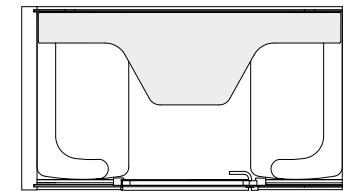

Screen specifications:
Maximum size 27". Screen mounting standard: flat VESA 75 x 75, VESA 100 x 100
Screen not included.

OPTIONAL CHAIRS AND TABLES

Framery Q is the choice for true professionals, whether you work solo or in a team. The standard seating and table options vary depending on which exact model of the pod you prefer.

TABLE OPTIONS

White Formica laminate on birch plywood with varnish trim, 3 x power socket.

TURNABLE TABLE

Depth 53 cm (20.8 in), width 71 cm (28 in), height 70 cm (27.6 in)

FULL WIDTH TABLE

Depth 60 cm (23.6 in) / 20 cm (7.9 in), width 200 cm (78.7 in), height 70 cm (27.5 in)

OVAL TABLE

Depth 68 cm (26.8 in), width 71 cm (27.9 in), height 70 cm (27.5 in)

Meeting Maggie

Meeting Maggie is suitable for meetings, brainstorming and much more. Customize to your preferences with three different table options and an optional screen bracket for your display of choice – two Maggie Sofas are always included. Meeting Maggie comes with pleasant LED lighting and three power sockets.