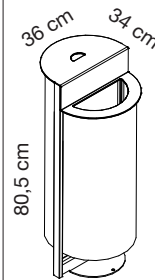

SPECIFICATIONRange: **TORRE**Design: **Caimi Lab**Codes: **451-I**Code: **451-I**

Dimension: height 80,5 cm, lenght 36 cm, depth 34 cm

Description: satin finish AISI 304 stainless steel wastepaper basket and ashtray, composed of: supporting frame made of vertical side tubes - 40 x 20 x 1.5 mm, welded to a circular base specially perforated to fasten it to the ground, a cylindrical 1 mm thick sheet-steel drum with rolled accident-proof edges and a perforated base to drain off rainwater.

Lid with safety lock, made in folded 2 mm thick sheet-steel with a shaped hole for paper underneath, an upper hole for cigarettes and a stainless steel hinge fixed to the vertical tube so it can be opened from the side.

Extractible internal 0.8 mm sheet-steel ashtray.

Internal extractable bin liner holder ring in a 15x3 mm steel strip.

Detail of the cover/ashtray

Detail of the lock

Detail of the liner holder