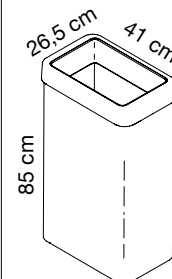

360-GAGR

365-GAGR
365-GAR
365-GAVE
365-GAGL
365-GABL