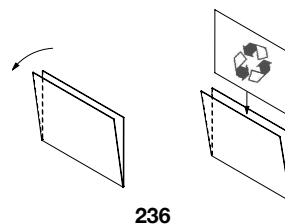

Codes: **360-GAGR, 360-GAR, 360-GAVE, 360-GAGL, 360-GABL
360-BOBO, 360-BOR, 360-BOVE, 360-BOGL, 360-BOBL**

Dimension: height 70 cm, lenght 41 cm, depth 26,5 cm
Capacity 70 L

Description: separate waste collection basket with silver grey or mat white epoxy-powder coated drum and based made from 1 mm thick sheet-steel rounded accident-proof edges and a foam profile to protect the floor. Upper removable bin liner holder with central slot to dispose of waste, made entirely of shockproof high-tech polymer, with accident-proof rounded edges and available in grey, red, green, yellow, white and blue.

Accessories: display pocket code 236, adhesive labels code 379

Codes: **365-GAGR, 365-GAR, 365-GAVE, 365-GAGL, 365-GABL**

Dimension: height 85 cm, lenght 41 cm, depth 26,5 cm
Capacity 85 L

Description: separate waste collection basket with silver grey epoxy-powder coated drum and based made from 1 mm thick sheet-steel rounded accident-proof edges and a foam profile to protect the floor. Upper removable bin liner holder with central slot to dispose of waste, made entirely of shockproof high-tech polymer, with accident-proof rounded edges and available in grey, red, green, yellow and blue.

Accessories: display pocket code 236, adhesive labels code 379

Codes: **379**

Dimension: each symbol 3,8 x 3,8 cm

Description: set of 6 sheets of adhesive labels, each consisting of 9 different symbols for separate waste collection. These labels can be used to customise the MAXI containers.

Description: methacrylate display pocket applicable to the MAXI containers using double-sided adhesive tape.

Example of use for display pockets

360-GAGR
H 70 cm
365-GAGR
H 85 cm

360-GAR
H 70 cm
365-GAR
H 85 cm