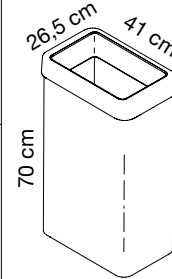

360-GAGR 360-BOBO
360-GAR 360-BOR
360-GAVE 360-BOVE
360-GAGL 360-BOGL
360-GABL 360-BOBL