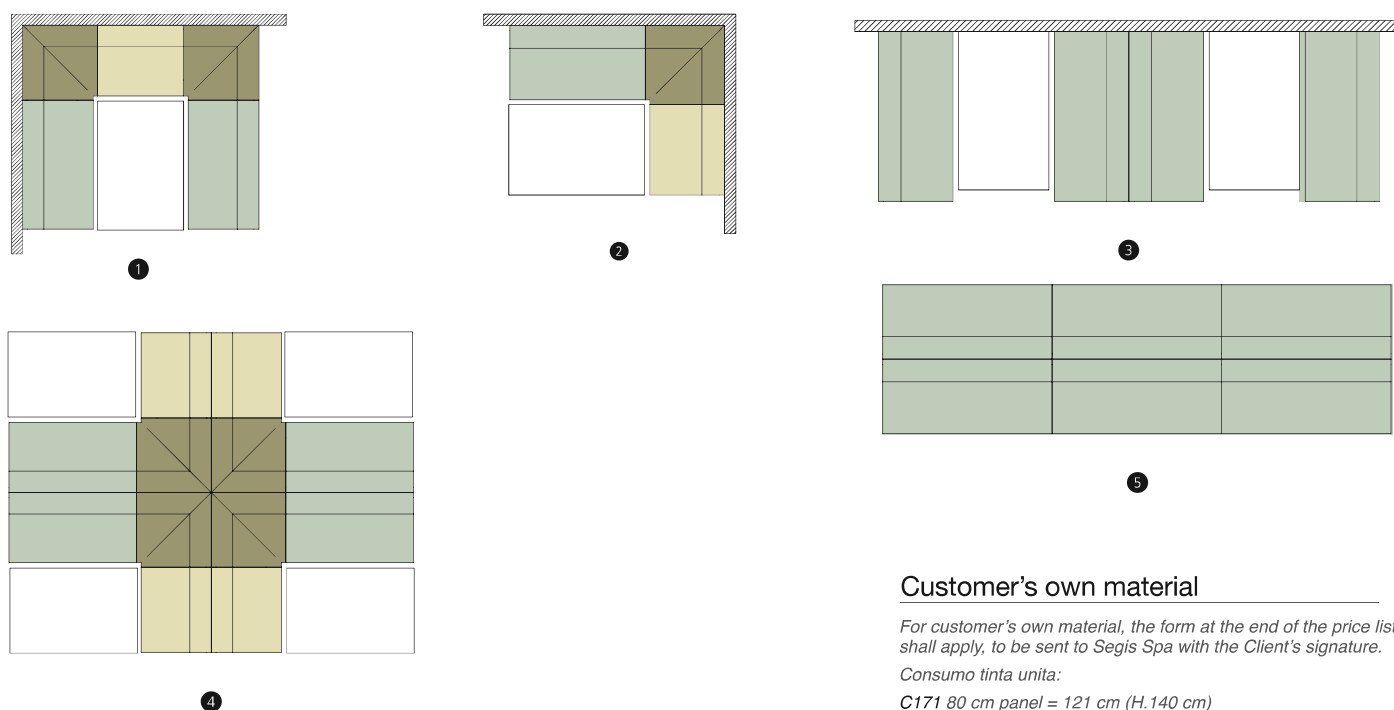

Customer's own material

For customer's own material, the form at the end of the price list shall apply, to be sent to Segis Spa with the Client's signature.

Consumo tinta unita:

C171 80 cm panel = 121 cm (H.140 cm)

C172 120 cm panel = 121cm (H.140 cm)

C173 150 cm panel = 174 cm (H.140 cm)

C174 180 cm panel = 205 cm (H.140 cm)

C170 A. angle panel 1 side at sight 70 cm = 121 cm (H.140 cm)

C170 B angle panel 2 sides at sight 70x70 cm = 242 cm (H.140 cm)