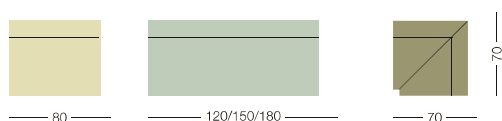

Modules

Compositions

A drawing of the required configuration must accompany your order