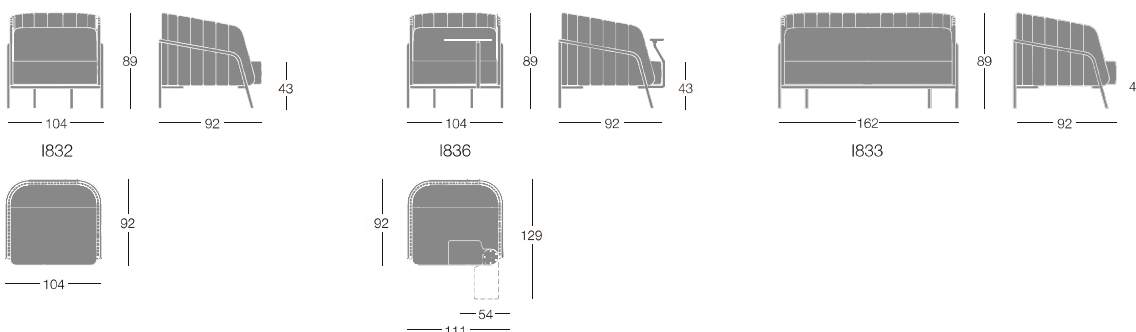

**Covers:** fabric, leather, faux leather or C.O.M (preferably in solid colours).

	Article	Upholstery seat	pcs/dimensions volume Gross Weight Product Net Weight
<b>Armchair low back</b>	1832		
with back in Jump		Gazebo Xtreme Plus / Magnum / Rivet / Spinning / Sprint Blazer / Bowen / Gingko / Maple / Step Melange Divina3 / Divina Melange2 / Steelcut2 / Steelcut Trio3 C.O. faux leather / C.O.M. (solid colour)	1 pc / 98x110x93 cm 1 m3 31 kg. 25,5 kg.
with Seat/Back in the same material		Gazebo Xtreme Plus / Magnum / Rivet / Spinning / Sprint Blazer / Bowen / Gingko / Maple / Step Melange Divina3 / Divina Melange2 / Steelcut2 / Steelcut Trio3 C.O. faux leather / C.O.M. (solid colour)	
<b>Armchair low back with writing tablet</b>	1836		
with back in Jump		Gazebo Xtreme Plus / Magnum / Rivet / Spinning / Sprint Blazer / Bowen / Gingko / Maple / Step Melange Divina3 / Divina Melange2 / Steelcut2 / Steelcut Trio3 C.O. faux leather / C.O.M. (solid colour)	1 pc / 95x107x93 cm 0,94 m3 36 kg. 29 kg.
with Seat/Back in the same material		Gazebo Xtreme Plus / Magnum / Rivet / Spinning / Sprint Blazer / Bowen / Gingko / Maple / Step Melange Divina3 / Divina Melange2 / Steelcut2 / Steelcut Trio3 C.O. faux leather / C.O.M. (solid colour)	
<b>Sofa - 2 seats low back</b>	1833		
with back in Jump		Gazebo Xtreme Plus / Magnum / Rivet / Spinning / Sprint Blazer / Bowen / Gingko / Maple / Step Melange Divina3 / Divina Melange2 / Steelcut2 / Steelcut Trio3 C.O. faux leather / C.O.M. (solid colour)	1 pc / 95x165x93 cm 1,45v m3 60 kg. 51 kg.
with Seat/Back in the same material		Gazebo Xtreme Plus / Magnum / Rivet / Spinning / Sprint Blazer / Bowen / Gingko / Maple / Step Melange Divina3 / Divina Melange2 / Steelcut2 / Steelcut Trio3 C.O. faux leather / C.O.M. (solid colour)	

## Dimensions