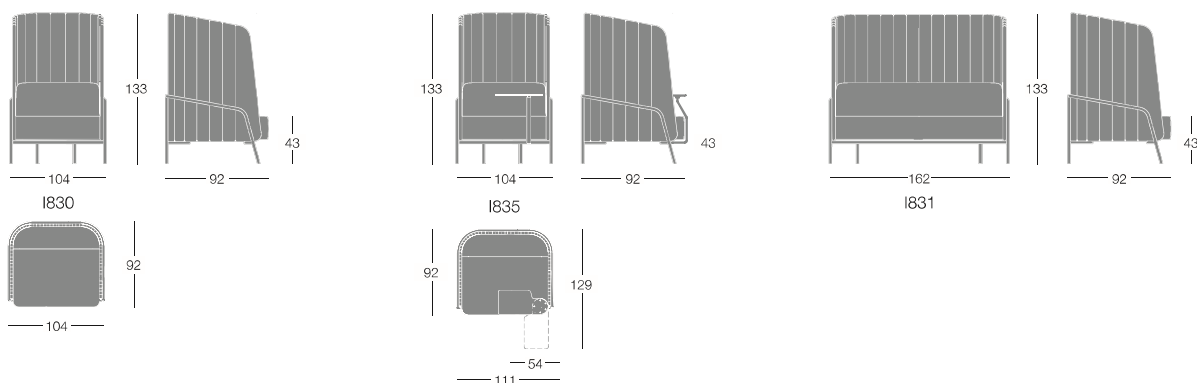

## Dimensions

**Covers:** fabric, leather, faux leather or C.O.M. (preferably in solid colours).

Article	Upholstery seat	pcs/dimensions volume Gross Weight Product Net Weight
<b>Armchair high back</b>	<b>1830</b>	
with Back in Jump	Gazebo Xtreme Plus / Magnum / Rivet / Spinning / Sprint Blazer / Bowen / Gingko / Maple / Step Melange Divina3 / Divina Melange2 / Steelcut2 / Steelcut Trio3 C.O. faux leather / C.O.M. (solid colour)	1 pc / 95x107x137 cm 1,39 m <sup>3</sup> 37,4 kg. 31 kg.
with Seat/Back in the same material	Gazebo Xtreme Plus / Magnum / Rivet / Spinning / Sprint Blazer / Bowen / Gingko / Maple / Step Melange Divina3 / Divina Melange2 / Steelcut2 / Steelcut Trio3 C.O. faux leather / C.O.M. (solid colour)	
<b>Armchair high back with writing tablet</b>	<b>1835</b>	
with Back in Jump	Gazebo Xtreme Plus / Magnum / Rivet / Spinning / Sprint Blazer / Bowen / Gingko / Maple / Step Melange Divina3 / Divina Melange2 / Steelcut2 / Steelcut Trio3 C.O. faux leather / C.O.M. (solid colour)	1 pc / 95x107x137 cm 1,39 m <sup>3</sup> 42 kg. 35 kg.
with Seat/Back in the same material	Gazebo Xtreme Plus / Magnum / Rivet / Spinning / Sprint Blazer / Bowen / Gingko / Maple / Step Melange Divina3 / Divina Melange2 / Steelcut2 / Steelcut Trio3 C.O. faux leather / C.O.M. (solid colour)	
<b>Sofa - 2 seats high back</b>	<b>1831</b>	
with Back in Jump	Gazebo Xtreme Plus / Magnum / Rivet / Spinning / Sprint Blazer / Bowen / Gingko / Maple / Step Melange Divina3 / Divina Melange2 / Steelcut2 / Steelcut Trio3 C.O. faux leather / C.O.M. (solid colour)	1 pc / 98x168x137 cm 2,26 m <sup>3</sup> 79 kg 71 kg
with Seat/Back in the same material	Gazebo Xtreme Plus / Magnum / Rivet / Spinning / Sprint Blazer / Bowen / Gingko / Maple / Step Melange Divina3 / Divina Melange2 / Steelcut2 / Steelcut Trio3 C.O. faux leather / C.O.M. (solid colour)	