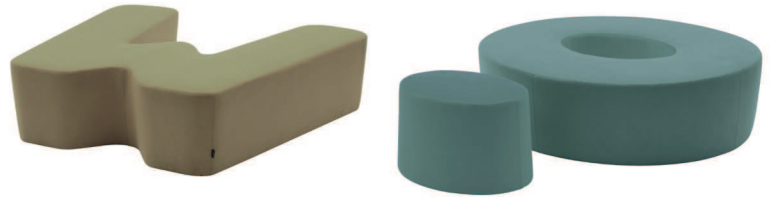

## Letter-shaped individual benches

Seat height 46,5 cm

**Base:** plywood with non-deformable foam (available with non fire retardant or fire retardant foam meeting California Bulletin 117A, EN1021-1/2:2014 and Italian Class 1 IM Standards).

**Covers:** fabric, faux leather or C.O.M.

Available also **decorative pieces** for A-D-O

Love Letters, or single ottomans suitable to sit on.

**Metal glides.**

	Article	Upholstery
<b>Letters</b>	IL01 - IL02 - IL03 - IL04 - IL05 IL06 - IL07 - IL08 - IL09 - IL10 IL11 - IL12 - IL13 - IL14 - IL15 IL16 - IL17 - IL18 - IL19 - IL20 IL21 - IL22 - IL23 - IL24 - IL25 IL26 -	Gazebo Xtreme Plus / Magnum / Rivet / Spinning / Sprint Blazer / Bowen / Gingko / Maple / Step Melange Divina3 / Divina Melange2 / Steelcut2 / Steelcut Trio3 C.O. faux leather / C.O.M. (solid colour)
<b>Pouf</b>	ILC01 - ILC04 - ILC15	Gazebo Xtreme Plus / Magnum / Rivet / Spinning / Sprint Blazer / Bowen / Gingko / Maple / Step Melange Divina3 / Divina Melange2 / Steelcut2 / Steelcut Trio3 C.O. faux leather / C.O.M. (solid colour)