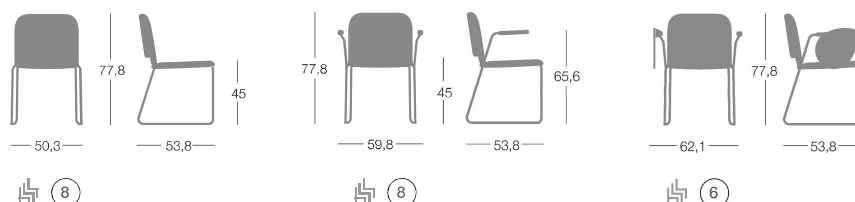

**Feet:** polyethylene.

	Article	Upholstery	pcs/dimensions volume Gross Weight Product Net Weight
<b>Chair</b>	S0054	Gazebo Xtreme Plus / Magnum / Rivet / Spinning / Sprint Blazer / Bowen / Gingko / Maple / Step Melange Divina3 / Divina Melange2 / Steelcut 2 / Steelcut Trio3 C.O. faux leather / C.O.M. (solid colour)	4 pcs / 52,5x73x98 cm 0,38 m <sup>3</sup> 35 Kg 7,2 Kg
<b>Chair with armrests</b>	S0054 B	Gazebo Xtreme Plus / Magnum / Rivet / Spinning / Sprint Blazer / Bowen / Gingko / Maple / Step Melange Divina3 / Divina Melange2 / Steelcut 2 / Steelcut Trio3 C.O. faux leather / C.O.M. (solid colour)	4 pcs / 62x73x98 cm 0,45 m <sup>3</sup> 41,5 Kg 9,2 Kg
<b>Chair with armrests and anti-panic writing tablet</b>	S0056 B	Gazebo Xtreme Plus / Magnum / Rivet / Spinning / Sprint Blazer / Bowen / Gingko / Maple / Step Melange Divina3 / Divina Melange2 / Steelcut 2 / Steelcut Trio3 C.O. faux leather / C.O.M. (solid colour)	4 pcs / 62x73x98 cm 0,45 m <sup>3</sup> 41,5 Kg 9,2 Kg  tavoletta x 10 29x39x36 cm 0,04 m <sup>3</sup> 11,5 Kg

## Dimensions

## Customer's own material

For customer's own material/leather, the form at the end of the price list shall apply, to be sent to Segis Spa with the Client's signature.

Solid colour:

for 1 pc. 74 cm (H 140 cm) for 2 pcs. 110 cm