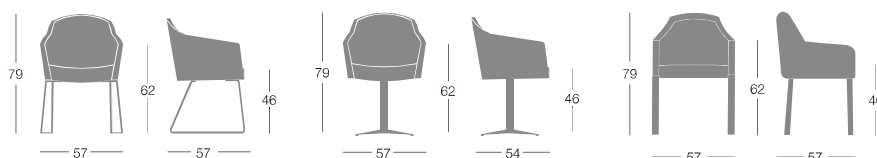

Glides: thermoplastic material

Wooden base

Frame: solid beechwood

Glides: on request

	Article	Upholstery	pcs/dimensions volume Gross Weight Product Net Weight
Armchair sled base	S0901	Gazebo Xtreme Plus / Magnum / Rivet / Spinning / Sprint Blazer / Bowen / Gingko / Maple / Step Melange Divina3 / Divina Melange2 / Steelcut 2 / Steelcut Trio3 Leather C.O.L. C.O. faux leather / C.O.M. (solid colour)	1 pc/ 58,5x58,5x83 cm 0,32 m3 15,5 Kg 12,8 Kg
Armchair 4 star swivel blade base	S0903	Gazebo Xtreme Plus / Magnum / Rivet / Spinning / Sprint Blazer / Bowen / Gingko / Maple / Step Melange Divina3 / Divina Melange2 / Steelcut 2 / Steelcut Trio3 Leather C.O.L. C.O. faux leather / C.O.M. (solid colour)	1 pc/ 58,5x58,5x83 cm 0,32 m3 17 Kg 14 Kg
Armchair Wooden base	SM900	Gazebo Xtreme Plus / Magnum / Rivet / Spinning / Sprint Blazer / Bowen / Gingko / Maple / Step Melange Divina3 / Divina Melange2 / Steelcut 2 / Steelcut Trio3 Leather C.O.L. C.O. faux leather / C.O.M. (solid colour)	1 pc/ 58,5x58,5x83 cm 0,32 m3 11,6 Kg 9,25 Kg

Finishes

Metal frame (art. S0901-S0903)

Wood (art. SM900)

Dimensions

Accessories / Additional costs

Glides in felts, PVC or in metal (art. SM900)

Upholstery in two different materials
and/or different colours of the same materials

Customer's own material

For customer's own material/leather, the form at the end of the price list shall apply, to be sent to Segis Spa with the Client's signature.

Solid fabric:
for 1 pc. (H. 140 cm ca) 200 cm
C.O.L. qty. solid colour: 3,50 m2

Upholstery in two colours:
Option A: for 1 pc. (width 140 cm ca), shell and seat 180 cm, edge 20 cm
Option B: for 1 pc. (width 140 cm ca), seat and inside shell 120 cm, outside shell and edge 80 cm
Option C: for 1 pc. (width 140 cm ca), shell 140 cm, seat only 60 cm