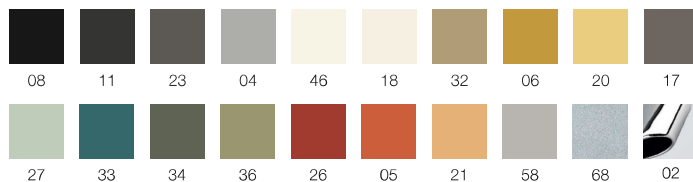

Covers: fabric, faux leather, leather and COM. (preferably in solid colours)

Sled base

Frame: steel Ø 16 mm in powder coated or chromed finish

Glides: thermoplastic material.

Swivel

Frame: 4 star blade swivel base in steel with powder coated or chromed finish

Glides: thermoplastic material

Wooden base

Frame: solid beechwood

Glides: on request

	Article	Upholstery	pcs/dimensions volume Gross Weight Product Net Weight
Armchair sled base	S0901	Gazebo Xtreme Plus / Magnum / Rivet / Spinning / Sprint Blazer / Bowen / Gingko / Maple / Step Melange Divina3 / Divina Melange2 / Steelcut 2 / Steelcut Trio3 Leather C.O.L. C.O. faux leather / C.O.M. (solid colour)	1 pc/ 58,5x58,5x83 cm 0,32 m3 15,5 Kg 12,8 Kg
Armchair 4 star swivel blade base	S0903	Gazebo Xtreme Plus / Magnum / Rivet / Spinning / Sprint Blazer / Bowen / Gingko / Maple / Step Melange Divina3 / Divina Melange2 / Steelcut 2 / Steelcut Trio3 Leather C.O.L. C.O. faux leather / C.O.M. (solid colour)	1 pc/ 58,5x58,5x83 cm 0,32 m3 17 Kg 14 Kg
Armchair Wooden base	SM900	Gazebo Xtreme Plus / Magnum / Rivet / Spinning / Sprint Blazer / Bowen / Gingko / Maple / Step Melange Divina3 / Divina Melange2 / Steelcut 2 / Steelcut Trio3 Leather C.O.L. C.O. faux leather / C.O.M. (solid colour)	1 pc/ 58,5x58,5x83 cm 0,32 m3 11,6 Kg 9,25 Kg

Finishes

Metal frame (art. S0901-S0903)

Wood (art. SM900)

Dimensions

Accessories / Additional costs

Glides in felts, PVC or in metal (art. SM900)

Upholstery in two different materials
and/or different colours of the same materials

Upholstery in two colours:
Option A: for 1 pc. (width 140 cm ca), shell and seat 180 cm, edge 20 cm
Option B: for 1 pc. (width 140 cm ca), seat and inside shell 120 cm, outside shell and edge 80 cm
Option C: for 1 pc. (width 140 cm ca), shell 140 cm, seat only 60 cm