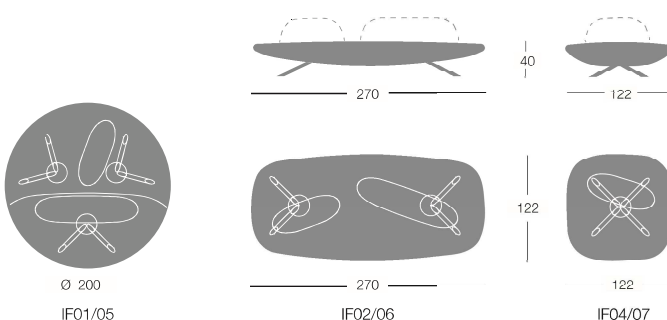

**Covers:** fabric or faux leather, or C.O.M. (preferably in solid colours).

	Article	Upholstery	pcs/dimensions volume Gross Weight Product Net Weight
<b>Round bench</b> Ø 200 cm	IF01	Gazebo Xtreme Plus / Magnum / Rivet / Spinning / Sprint	1 pc /206x46x206 cm 1,44 m <sup>3</sup> 98Kg 65 Kg
<b>Round bench</b> Ø 200 cm suitable for fixed cushion	IF05	Blazer / Bowen / Gingko / Maple / Step Melange Divina3 / Divina Melange2 / Steelcut2 / Steelcut Trio3 C.O. faux leather / C.O.M. (solid colour)	
<b>Rectangular bench</b> 270x122 cm	IF02	Gazebo Xtreme Plus / Magnum / Rivet / Spinning / Sprint	1 pc /276x32x128 cm 1 pc /59x69x21 cm 1,22 m <sup>3</sup> 95,7Kg 73,5 Kg
<b>Rectangular bench</b> 270x122 cm suitable for fixed cushion	IF06	Blazer / Bowen / Gingko / Maple / Step Melange Divina3 / Divina Melange2 / Steelcut2 / Steelcut Trio3 C.O. faux leather / C.O.M. (solid colour)	
<b>Square bench</b> 122x122 cm	IF04	Gazebo Xtreme Plus / Magnum / Rivet / Spinning / Sprint	1 pc /130x32x130 cm 1 pc /69x69x21 cm 0,64 m <sup>3</sup> 43 Kg 32,5 Kg
<b>Square bench</b> 122x122 cm suitable for fixed cushion	IF07	Blazer / Bowen / Gingko / Maple / Step Melange Divina3 / Divina Melange2 / Steelcut2 / Steelcut Trio3 C.O. faux leather / C.O.M. (solid colour)	

## Dimensions