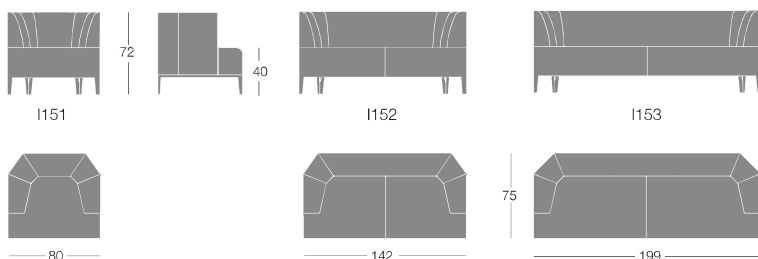

	Article	Upholstery	pcs/dimensions Volume Gross Weight Product Net Weight
Armchair	I151	Gazebo Xtreme Plus / Magnum / Rivet / Spinning / Sprint Blazer / Bowen / Gingko / Maple / Step Melange Divina3 / Divina Melange2 / Steelcut2 / Steelcut Trio3 Leather C.O.L. C.O. faux leather / C.O.M. (solid colour)	1 pc / 79x84x79 cm 0,53 m ³ 40 Kg 33 Kg
2 Seats Sofa	I152	Gazebo Xtreme Plus / Magnum / Rivet / Spinning / Sprint Blazer / Bowen / Gingko / Maple / Step Melange Divina3 / Divina Melange2 / Steelcut2 / Steelcut Trio3 Leather C.O.L. C.O. faux leather / C.O.M. (solid colour)	1 pc / 79x146x79 cm 0,92 m ³ 51 Kg 42 Kg
3 Seats Sofa	I153	Gazebo Xtreme Plus / Magnum / Rivet / Spinning / Sprint Blazer / Bowen / Gingko / Maple / Step Melange Divina3 / Divina Melange2 / Steelcut2 / Steelcut Trio3 Leather C.O.L. C.O. faux leather / C.O.M. (solid colour)	1 pc / 79x204x79 cm 1,28 m ³ 71 Kg 59 Kg

Finishes

Metal legs

Dimensions

Customer's own material

For customer's own material/leather, the form at the end of the price list shall apply, to be sent to Segis Spa with the Client's signature.

Art. I151 Solid fabric: for 1 pc 336 cm (H.140 cm)
C.O.L. qty: for 1 pc 6,8 m²

Art. I152 Solid fabric: for 1 pc 473 cm (H.140 cm)
C.O.L. qty: for 1 pc 9,5 m²

Art. I153 Solid fabric: for 1 pc 630 cm (H.140 cm)
C.O.L. qty: for 1 pc 12,6 m²