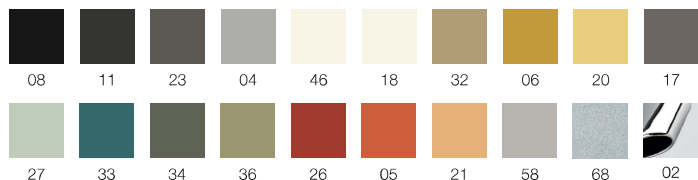

Finishes

Metal legs