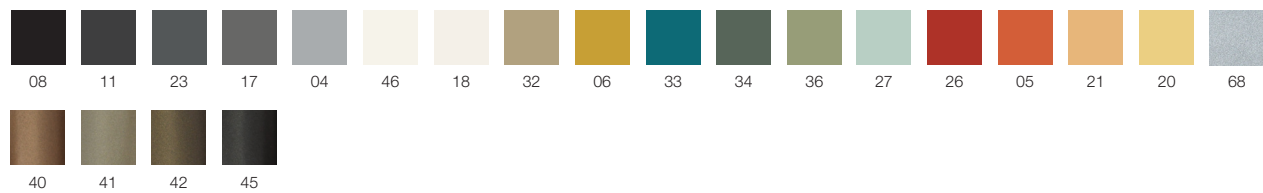

# AGORÀ DOUBLE

Cisotti & Laube / 2019

**Table with two tops.**

Frame and tops in metal with powder coated finish.

**Glides:** black polyamide

For Agorà full tables collection and lounge seating, see Price List 2018 "Tables" and "Lounge seating" sections.

	Article	pcs/dimensions volume Gross Weight Product Net Weight
<b>Table Agorà</b>	<b>T0204</b>	1 pc / 52x12x60 cm 0,04 m <sup>3</sup> 14,5 Kg 13,25 Kg

## Dimensions