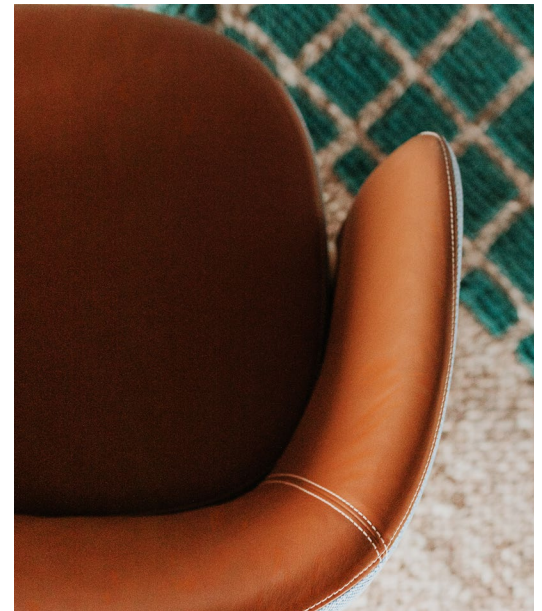

HAWORTH

Openest Chick Pouf

Loung Seating

As workplace footprints shrink, organizations are challenged to do more with less space. Part of the Openest® collection designed by Patricia Urquiola, Chick™ poufs help leverage under-utilized space by creating cozy, versatile work areas that draw people in.

Certifications

- BIFMA LEVEL 2 Certified
- GREENGUARD Gold Certified
- Best of NeoCon – Gold Award

Features

- Easy to arrange for individual focus and retreat areas as well as collaborative gathering and social spots
- Use alone or mix and match large and small squares, rectangles, and extra-large round poufs
- Subtle height variations and a range of top and side fabrics build a layered, landscape
- Designed with soft lines, attention to detail, and fine craftsmanship
- Personalize with different fabrics and colors for tops and sides
- An adaptable backrest available on small squares creates a chair, ottoman, or surface
- Coordinated fabric colors range from serene to energized, complemented by stitched accents