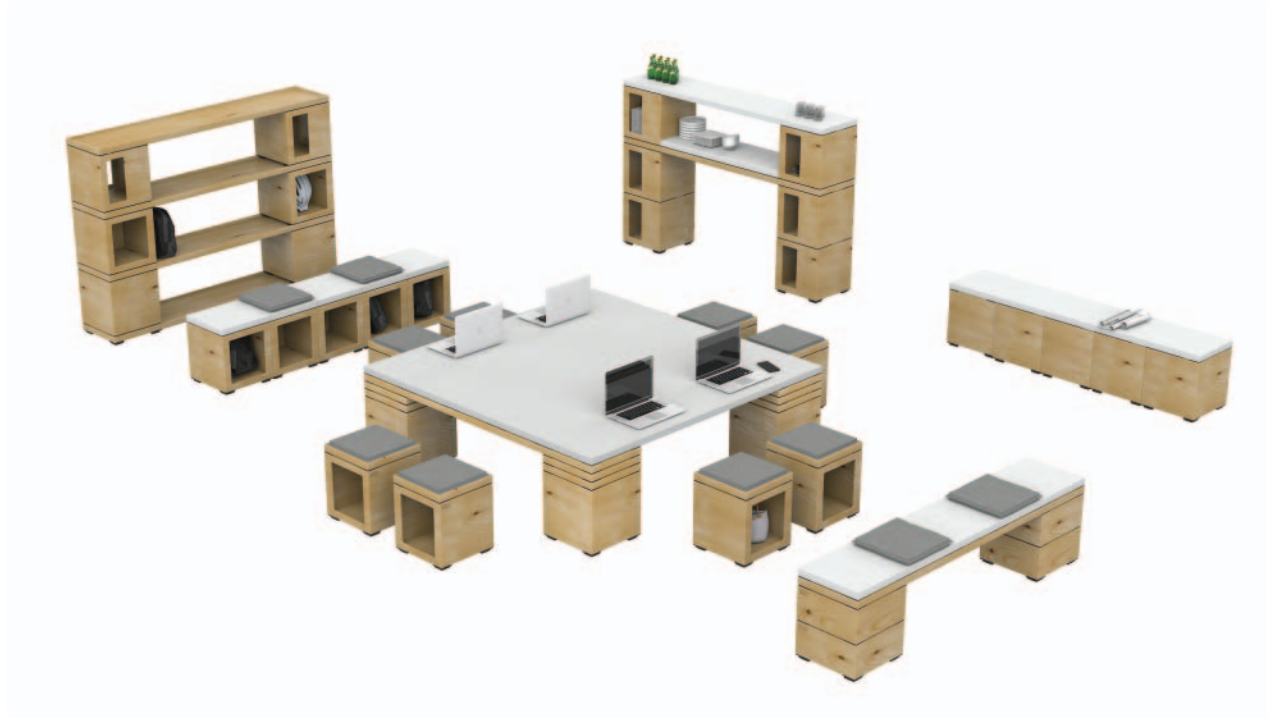

multi-purpose spaces

Versatile by nature, the Teknion Bene Box collection functions equally well as fixed furniture as it does for multi-purpose spaces, shaping a room to support a number of different team tasks. Its flexibility makes it perfect for co-working spaces where tomorrow is always the

unknown and activity changes day to day, creating environments that encourage lively dynamics and creativity. Build and rebuild, mix and remix to create just the right format for a work session or a celebration. Teknion Bene Box is always a work in progress.

day 01:
meeting