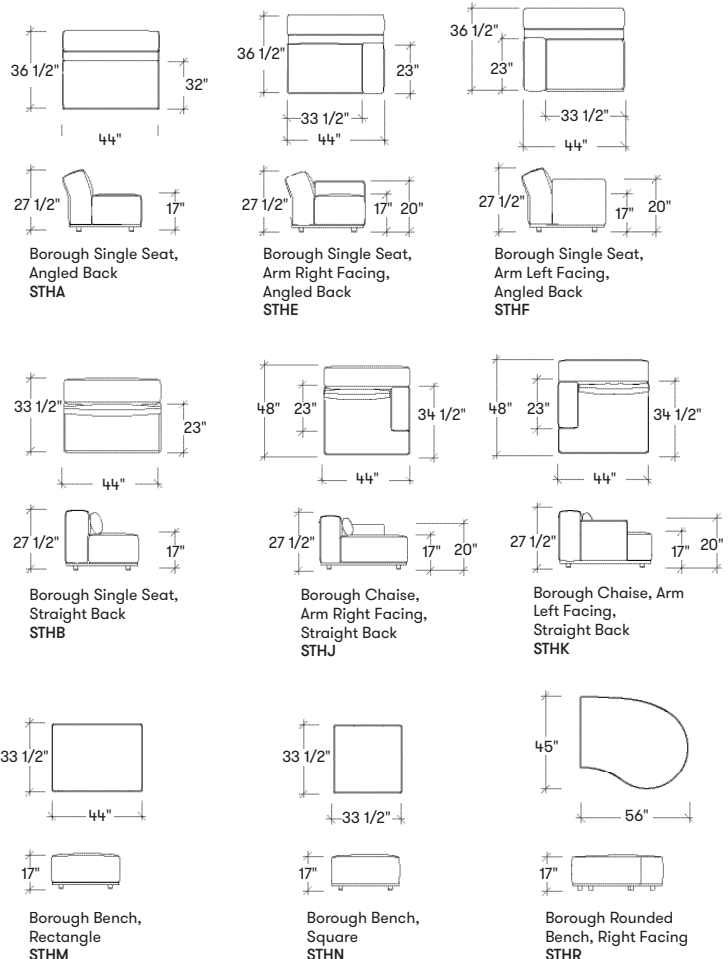

Dimensions

Fabrics & Finishes

Upholstery

Seat, Back, Base and Pillows can be finished in different fabrics available from Luum; COM/COL

Studio TK

3940 US 70 Business Hwy, West
Clayton, North Carolina 27520, USA
Tel: 855.941.0262 / Fax: 919.464.2927
www.studiotk.com

©, TM Trademarks of teknon corporation and/or its subsidiaries or licensed to it. Patents may be pending. Some products may not be available in all markets. Contact your local Studio TK representative for availability.
CAN/US/INT 05-18 © Teknon 2018 Printed in Canada SS-095-0069EN