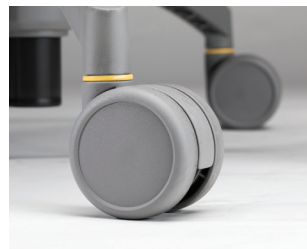

Proprietary lumbar tension calibrator

Performance casters

5-position tilt limiter

Advanced or enhanced synchro mechanism

Slimline fixed, 4- or 8-way arm rests

10-level lumbar support

Sheer joy

Experience design so sleek it could reshape your notion of lightweight, including slimline arm rests, almost-invisible micro mesh and an ultra-tapered frame that seems to vanish into thin air.

*Space
ready*

EXPERIENCE MORE AT SITONIT.NET/VECTRA

TEXTILE: SitOnIt Seating Newport Sand (seat), Platinum Mesh (back)

TEXTILE (Top): SitOnIt Seating Malibu Soot (seat), Onyx Mesh (back)

TEXTILE (Middle): SitOnIt Seating Newport Fire (seat), Mist Mesh (back)