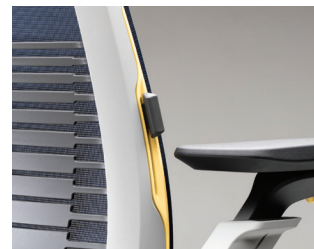

Proprietary lumbar tension calibrator

Performance casters

5-position tilt limiter

Advanced or enhanced synchro mechanism

Slimline fixed, 4- or 8-way arm rests

10-level lumbar support

Sheer joy

Experience design so sleek it could reshape your notion of lightweight, including slimline arm rests, almost-invisible micro mesh and an ultra-tapered frame that seems to vanish into thin air.