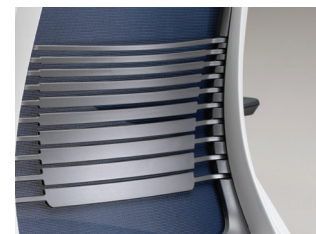

TEXTILE: SitOnIt Seating Dynamic Cardinal (seat), Onyx Mesh (back)

Say goodbye to the ordinary

Because this is something totally new. Get the experience visionaries deserve with our state-of-the-art statement piece. This evolutionary fusion of high tech and high design provides the high performance difference-makers demand.

Proprietary lumbar tension calibrator

Performance casters

5-position tilt limiter

Advanced or enhanced synchro mechanism

Slimline fixed, 4- or 8-way arm rests

10-level lumbar support

Sheer joy

Experience design so sleek it could reshape your notion of lightweight, including slimline arm rests, almost-invisible micro mesh and an ultra-tapered frame that seems to vanish into thin air.

*Space
ready*

EXPERIENCE MORE AT SITONIT.NET/VECTRA

TEXTILE: SitOnIt Seating Newport Sand (seat), Platinum Mesh (back)

TEXTILE (Top): SitOnIt Seating Malibu Soot (seat), Onyx Mesh (back)

TEXTILE (Middle): SitOnIt Seating Newport Fire (seat), Mist Mesh (back)