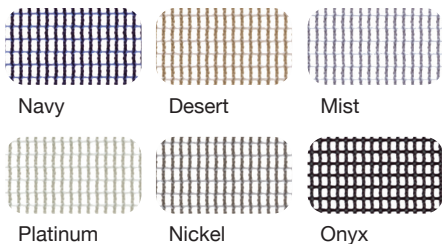

*Space
ready*

EXPERIENCE MORE AT SITONIT.NET/VECTRA

TEXTILE: SitOnIt Seating Newport Sand (seat), Platinum Mesh (back)

TEXTILE (Top): SitOnIt Seating Malibu Soot (seat), Onyx Mesh (back)

TEXTILE (Middle): SitOnIt Seating Newport Fire (seat), Mist Mesh (back)

Dimensions are in inches.

Options and materials

Frame and nylon base colors with casters

(Corresponding frame, nylon base & caster colors applies to graphite, fog and white.)

Base option

(Casters match with frame color if Polished Aluminum base is selected)

Mesh colors

Armpad color

Accent colors

(Accent color applies to lumbar tension calibrator, arm triggers and caster rings)

SitOnIt • Seating®

FRONT COVER TEXTILE: SitOnIt Seating Venice Milestone (seat), Platinum Mesh (back)