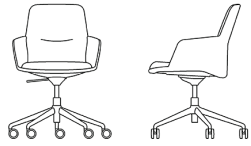

BERNHARDT | design

Kylo

Claudio Bellini

Claudio Bellini

Mid Back

Adjustable Height

Polished Aluminum or Matte Black Base

W27³/₄" D27⁵/₈" H31¹/₄ – 37¹/₂"

Seat Height: 18¹/₂ – 21¹/₂"

Arm Height: 24¹/₂ – 27¹/₂"

High Back

Adjustable Height

Polished Aluminum or Matte Black Base

W27³/₄" D27⁵/₈" H38 – 41"

Seat Height: 18¹/₂ – 21¹/₂"

Arm Height: 24¹/₂ – 27¹/₂"