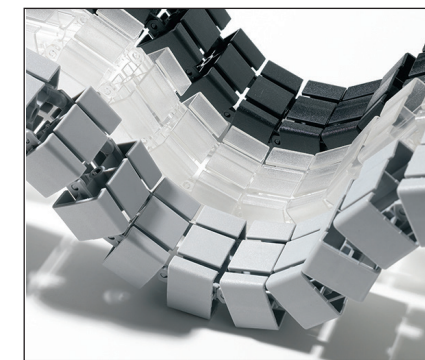

Vox® Conference Tables: Taper™ Base
Mark Müller

Vox® Conference Tables: Taper™ Base
Mark Müller

Wire Management: The Vox®

Expandable Cable Conduit is made of a woven, flexible PVC wire with unique properties that allow it to expand and contract. Depending on the amount of cable in the conduit, its diameter can be as small as 2" or as large as 4". This conduit can be cut to the desired length, if required.

Expandable Cable Conduit

Linked Cable Conduit

The Vox® Linked Cable Conduit is a series of 2"-long plastic elements, each divided into four cavities. Individual elements can be removed to get the desired length. This conduit has capacity for eighteen, 16-gauge power cables.

Colors: clear, silver, black

Colors: silver, clear, black

Precision cut holes for microphones

Model #23416

Model # 23416

Grommets and Microphone Jacks:

All Vox® grommets and accessories are integrated directly into table tops. Precision cut holes are pre-drilled during the manufacturing process to ensure fit and finish. All grommets and microphone jacks are manufactured from aluminum. These components are site installed, and a clear anodized finish is standard.

Taper™ Base Vox® Conference Tables are available in sizes, from 72" x 36" up to 240" x 84". Square and Round tables from 42" to 96". Shapes available are Rectangle, Boat, Rectangle Wave, Racetrack, Super Ellipse, Vista Closed, Square, Square Wave, Round, Congress Open, Congress Closed, Vista Adjustable, Vista Open, Arena Open, Arena Closed, Racetrack Open and Racetrack Closed.