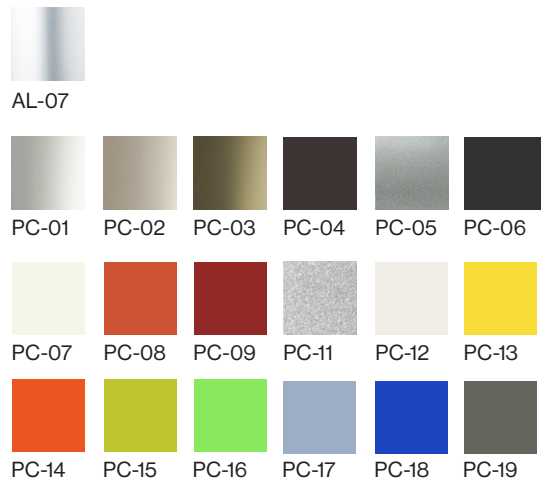

nienkämper
International Inc.

Gateway™ Plus Table

busk + hertzog

Gateway™ Plus Table

busk + hertzog

Gateway™ Plus Table The award winning Gateway™ Collection is expanding with the introduction of Gateway™ Plus; Designed to work seamlessly with other Gateway™ designs, the new series features a sculptural leg with a striking contrasting color inset, giving it a unique and distinctive aesthetic. Minimal in its design, Gateway™ Plus is both sophisticated and timeless. Gateway™ Plus offers both conference table and desk solutions and can easily be adapted for open plan working environments, touchdown spaces, meeting tables and break out areas alike.

Gateway™ Plus Base Colours:

Gateway™ Plus Meeting Table

Rectangle
D: 30", 36"
W: 48" to 84"

Square
D: 30" to 78"

Square with Soft Corners
D: 30" to 78"

Round
Dia: 30" to 78"

Gateway™ Plus Conference Table

Rectangle
D: 42" to 72"
W: 84" to 240"

Rectangle with Soft Corners
D: 42" to 72"
W: 84" to 240"

Boat
D: 42" to 72"
W: 84" to 240"

Polished or powder coat

Polished or powder coat with contrasting color inset.