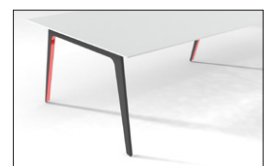

nienkämper
International Inc.

Gateway™ Plus Table

busk + hertzog

Gateway™ Plus Table

busk + hertzog

Gateway™ Plus Table The award winning Gateway™ Collection is expanding with the introduction of Gateway™ Plus; Designed to work seamlessly with other Gateway™ designs, the new series features a sculptural leg with a striking contrasting color inset, giving it a unique and distinctive aesthetic. Minimal in its design, Gateway™ Plus is both sophisticated and timeless. Gateway™ Plus offers both conference table and desk solutions and can easily be adapted for open plan working environments, touchdown spaces, meeting tables and break out areas alike.

Gateway™ Plus Base Colours:

Gateway™ Plus Meeting Table

Rectangle
D: 30", 36"
W: 48" to 84"

Square
D: 30" to 78"

Square with Soft Corners
D: 30" to 78"

Round
Dia: 30" to 78"

Gateway™ Plus Conference Table

Rectangle
D: 42" to 72"
W: 84" to 240"

Rectangle with Soft Corners
D: 42" to 72"
W: 84" to 240"

Boat
D: 42" to 72"
W: 84" to 240"

Polished or powder coat

Polished or powder coat with contrasting color inset.