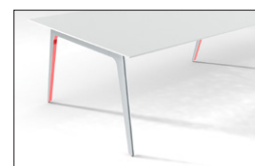

nienkämper
International Inc.

Gateway™ Plus Table

busk + hertzog

Gateway™ Plus Table

busk + hertzog

Gateway™ Plus Table The award winning Gateway™ Collection is expanding with the introduction of Gateway™ Plus; Designed to work seamlessly with other Gateway™ designs, the new series features a sculptural leg with a striking contrasting color inset, giving it a unique and distinctive aesthetic. Minimal in its design, Gateway™ Plus is both sophisticated and timeless. Gateway™ Plus offers both conference table and desk solutions and can easily be adapted for open plan working environments, touchdown spaces, meeting tables and break out areas alike.

Gateway™ Plus Base Colours:

Gateway™ Plus Meeting Table

Rectangle
D: 30", 36"
W: 48" to 84"

Square
D: 30" to 78"

Square with Soft Corners
D: 30" to 78"

Round
Dia: 30" to 78"

Gateway™ Plus Conference Table

Rectangle
D: 42" to 72"
W: 84" to 240"

Rectangle with Soft Corners
D: 42" to 72"
W: 84" to 240"

Boat
D: 42" to 72"
W: 84" to 240"

Polished or powder coat

Polished or powder coat with contrasting color inset.