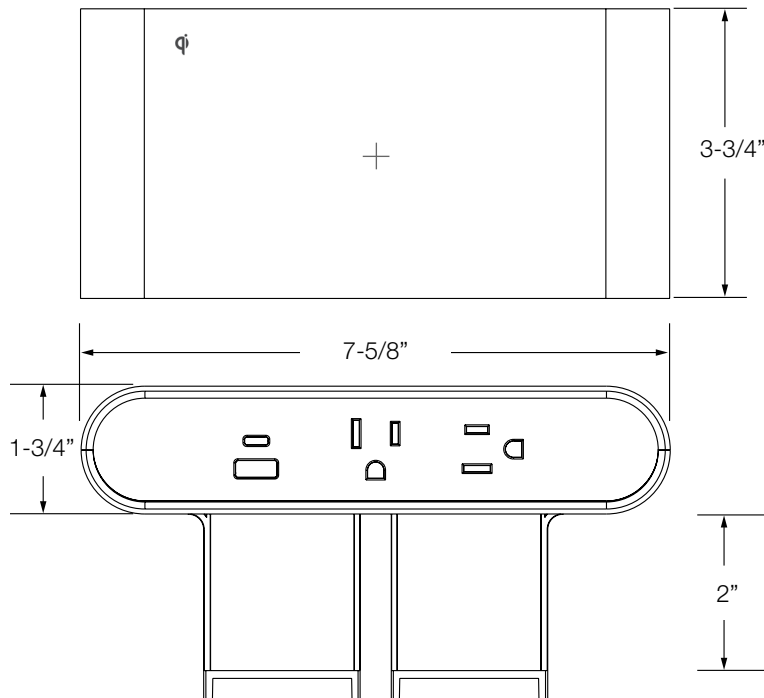

## Trippel™

\* image shown: Edge Mount Trippel with Storm Plastic

### SPECIFICATIONS

\* Image depicts the Edge Mount Trippel

**Qi Wireless Charging Compatible**

**Cord Length:**  
108"

**Mounting**

Drill holes on Edge Mount are designed to be mounted to the bottom of the surface.

**Min - Max Surface Thickness**

3/4" - 2"

\*The "Qi" symbol is a trademark of the Wireless Power Consortium.